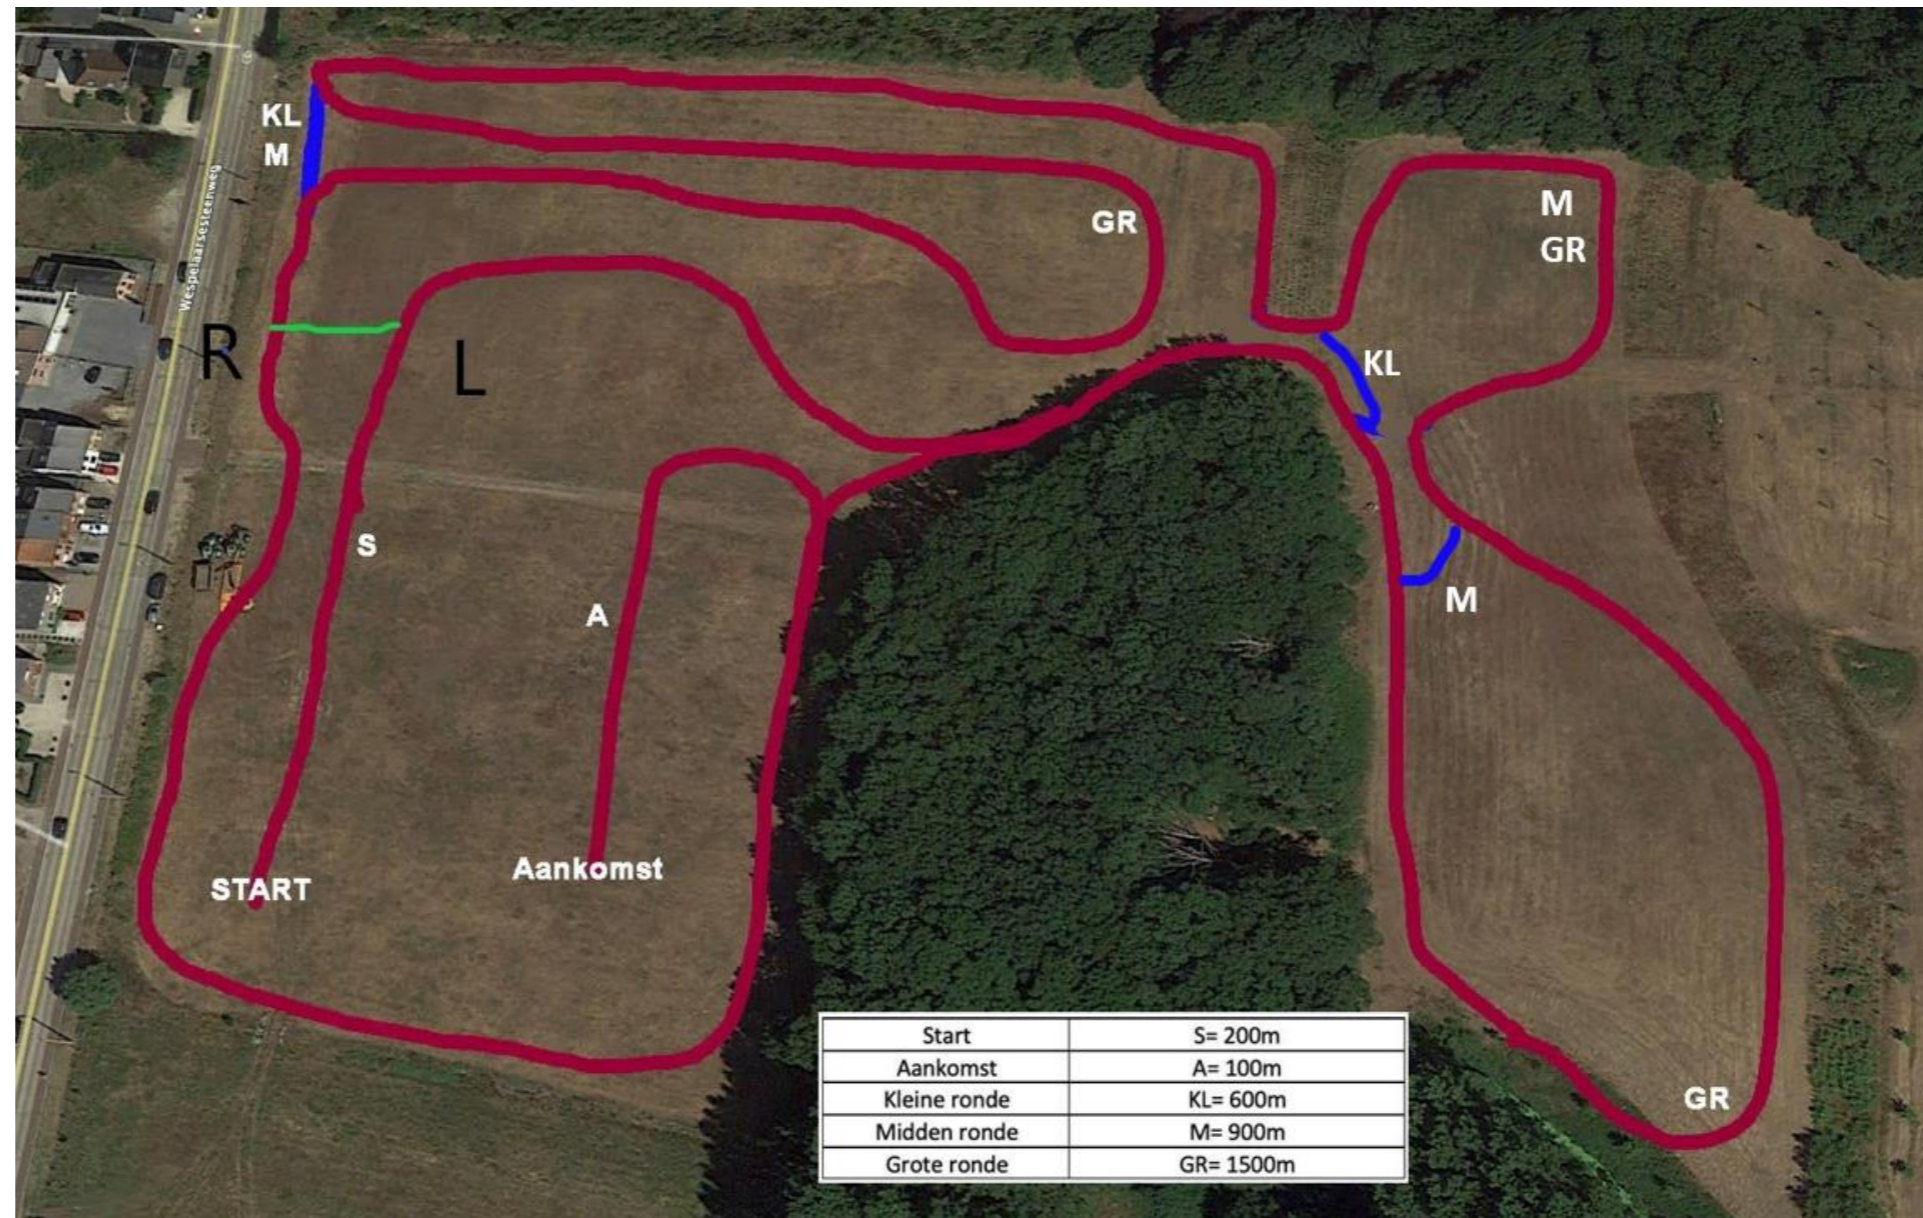

Onze sociale media:

Onze sponsors:

LOXONE

samen investeren
in welvaart
en welzijn

Wordt uw bedrijf ook sponsor?!

→ roba.hera@gmail.com

#FUN #FRIEND #WEDSTRIJD #TEAMSPIRIT #VELDLOOP #ROBA